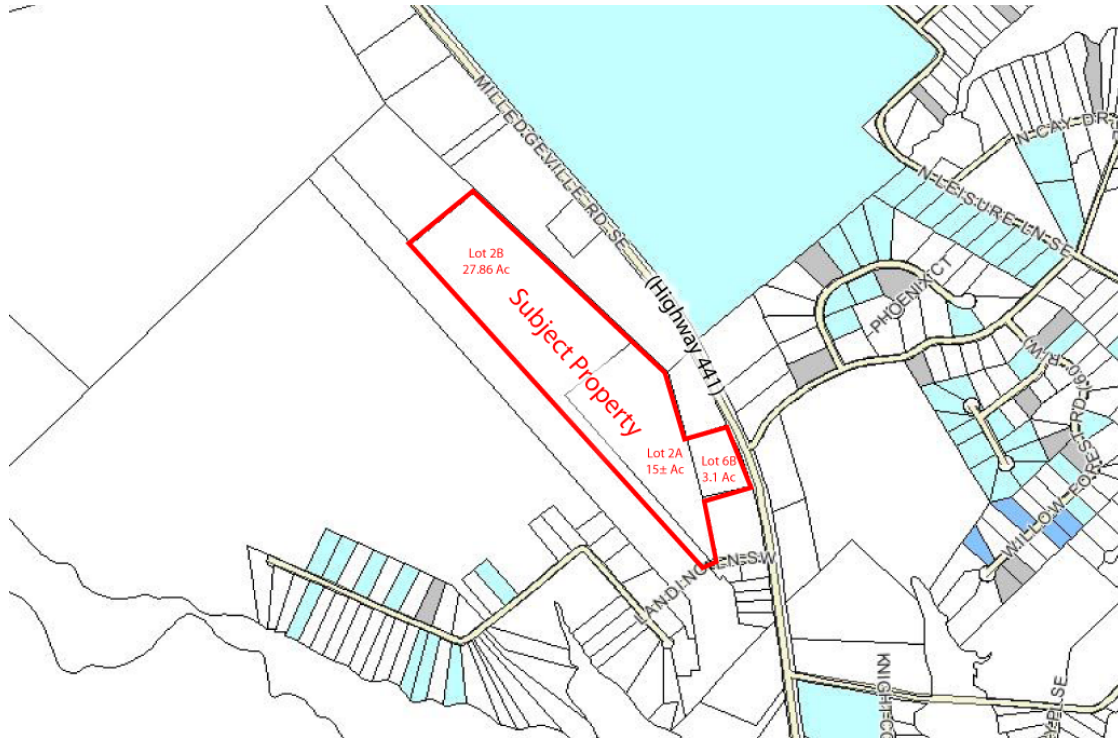

Business Park Lots For Sale Highway 441 N · Putnam County, GA

Size: ±50 acre site with platted lots (conceptual)

Zoning: Commercial

Utilities: Electric serviced by Georgia Power. County Water.

Notes: Located in Putnam County, within 1 miles of Georgia Power Plant Branch. Paved access. See Conceptual Site Plan on back