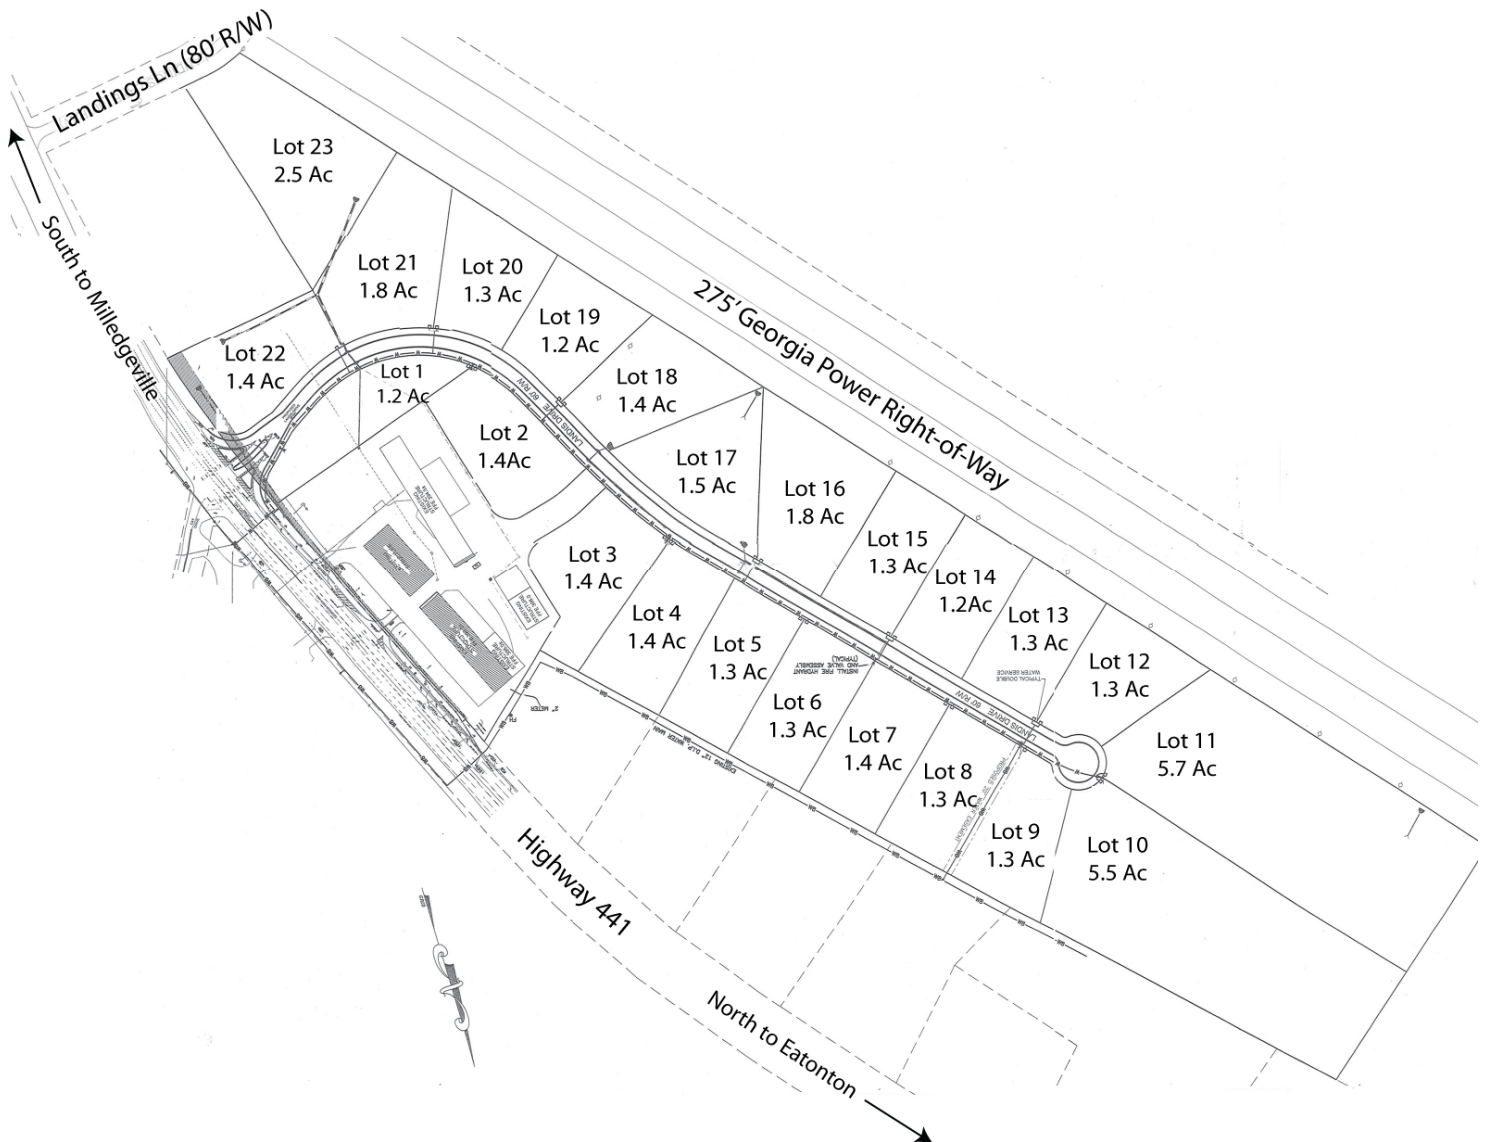

Business Park Lots For Sale Highway 441 N · Putnam County, GA

Contact Trip Wilhoit, CCIM, ALC or Patty Burns, CCIM, ALC 478-746-9421